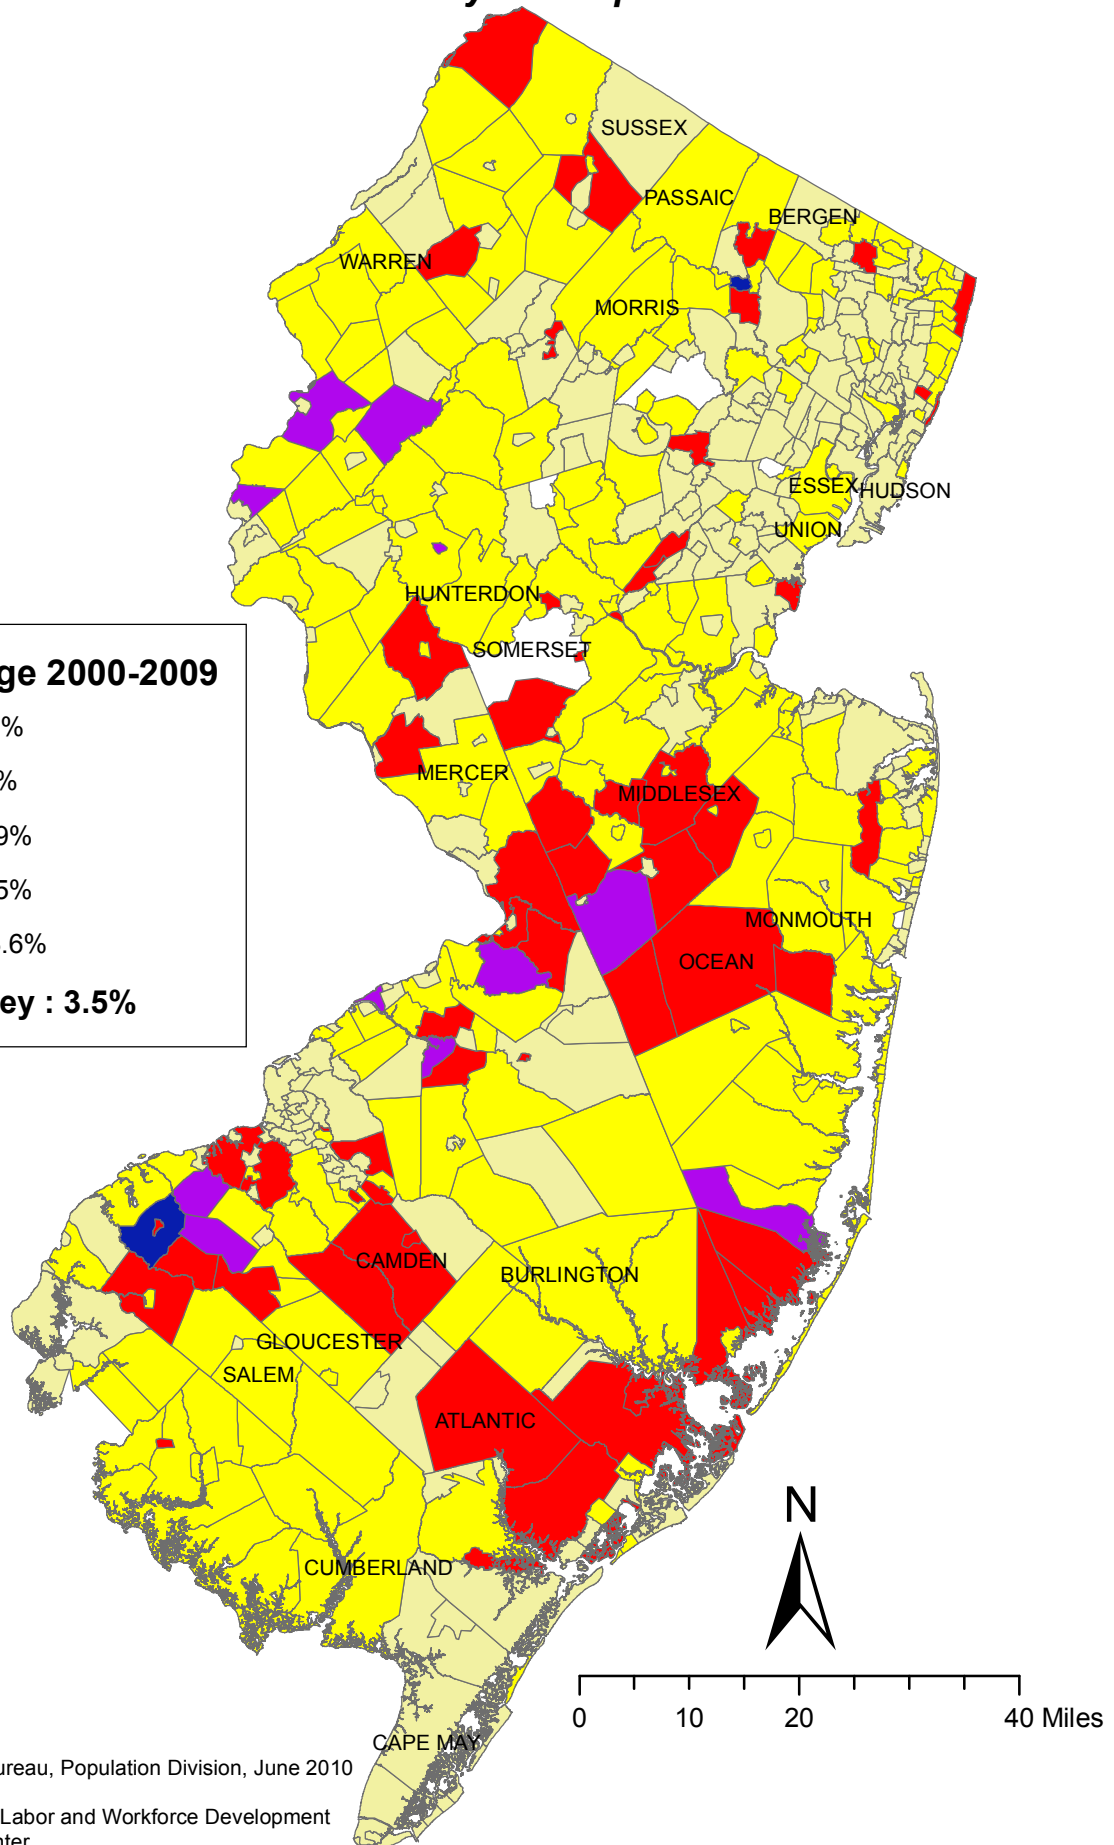

# Percent Change in Population 2000 - 2009: New Jersey Municipalities

Data Source: US Census Bureau, Population Division, June 2010  
 Prepared By:  
 New Jersey Department of Labor and Workforce Development  
 New Jersey State Data Center  
 June 2010