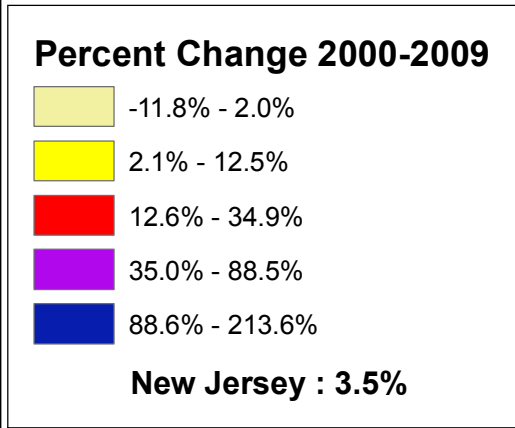

# Percent Change in Population 2000 - 2009: New Jersey Municipalities

Data Source: US Census Bureau, Population Division, June 2010  
 Prepared By:  
 New Jersey Department of Labor and Workforce Development  
 New Jersey State Data Center  
 June 2010