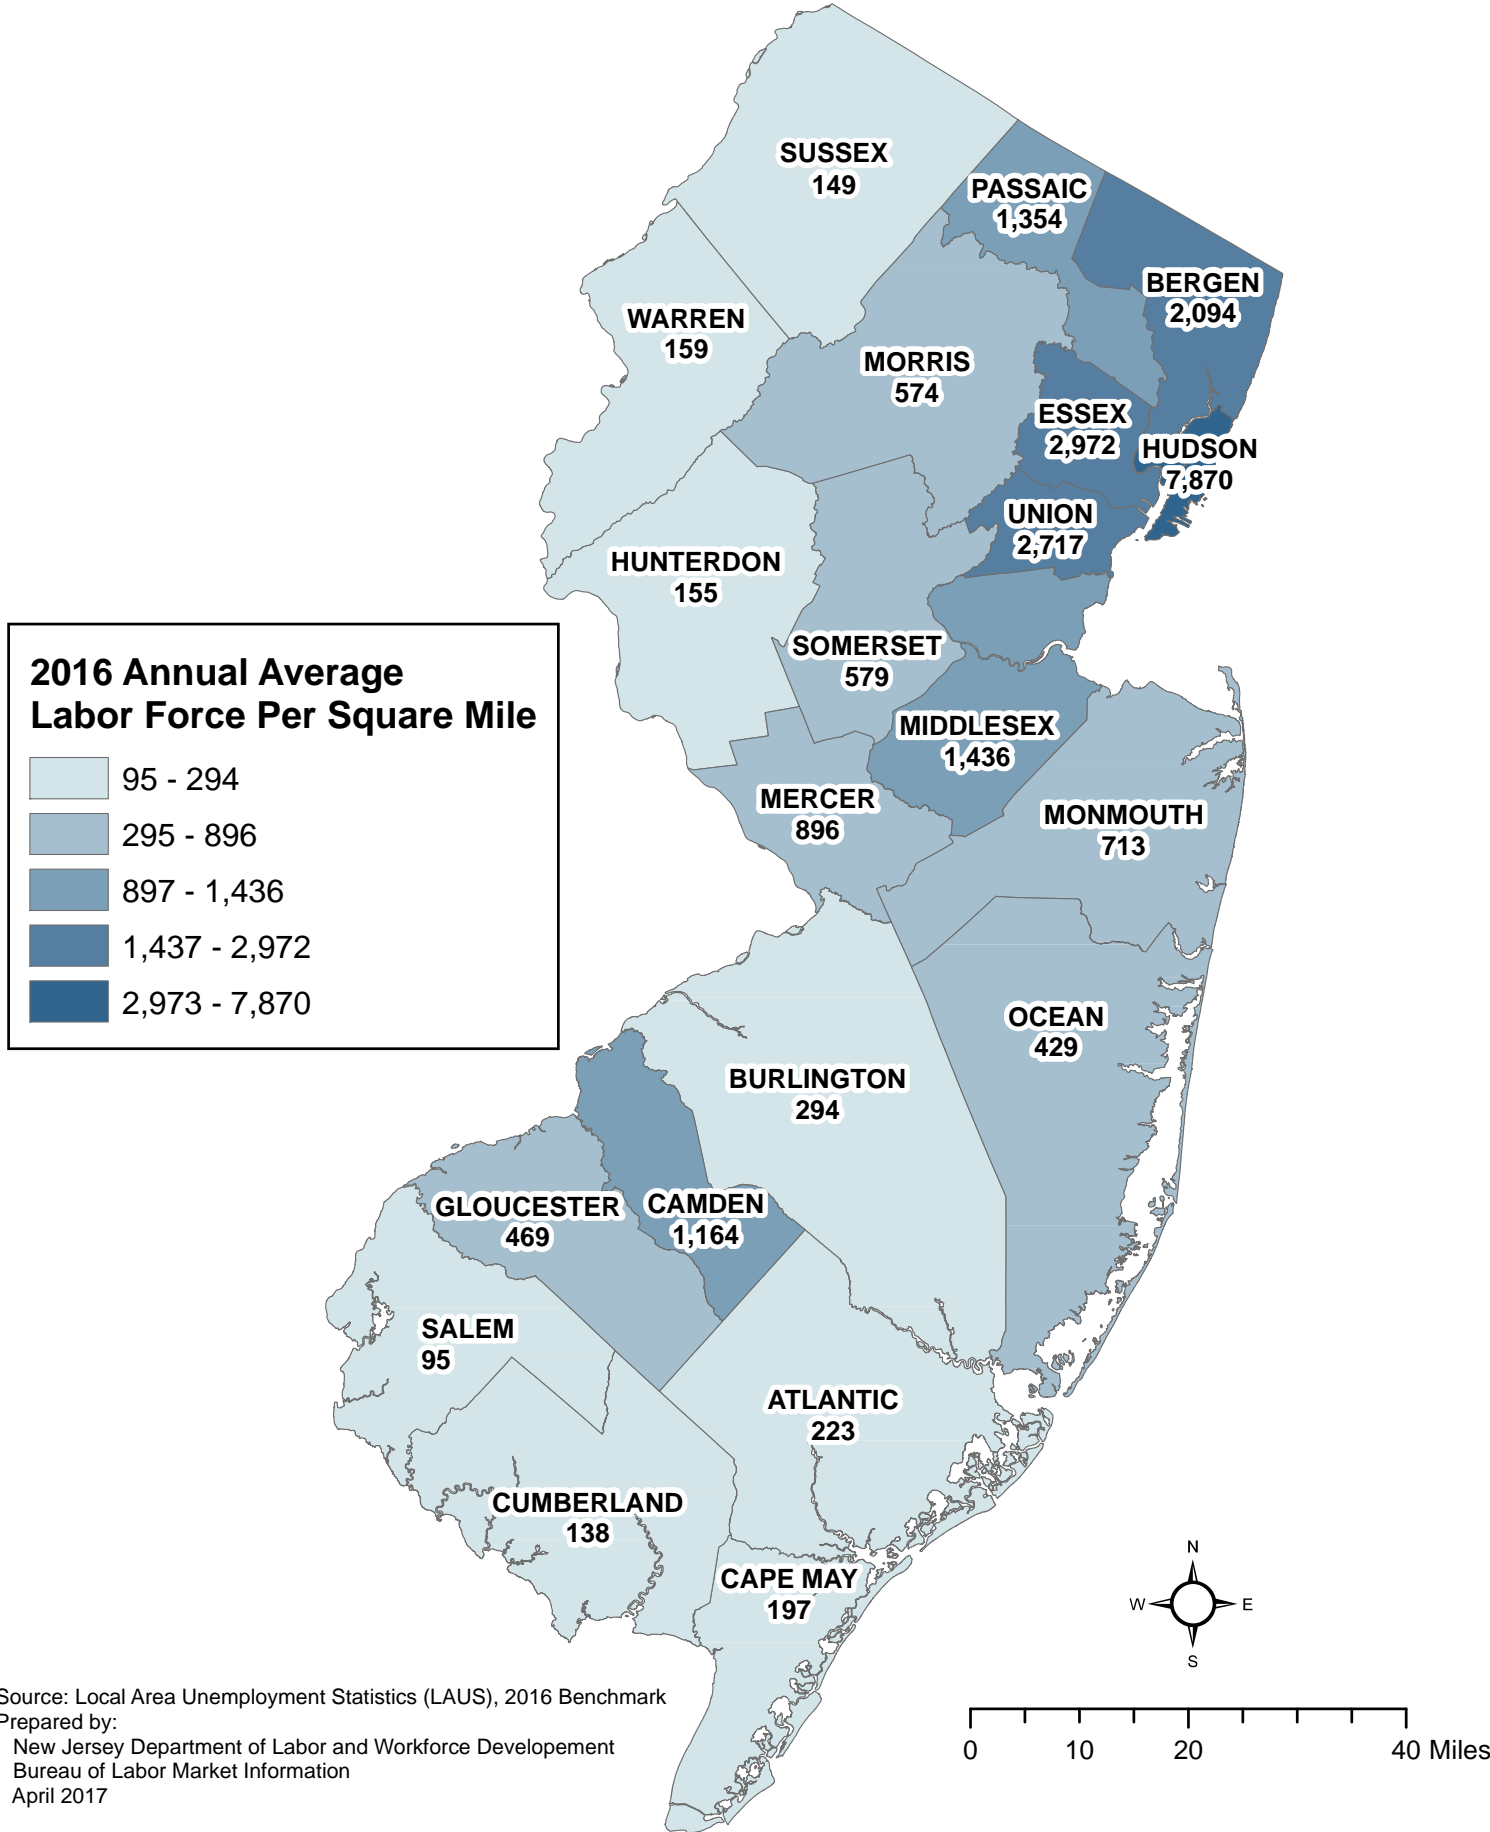

# 2016 Labor Force Per Square Mile - Annual Average New Jersey Counties

Source: Local Area Unemployment Statistics (LAUS), 2016 Benchmark  
 Prepared by:  
 New Jersey Department of Labor and Workforce Development  
 Bureau of Labor Market Information  
 April 2017