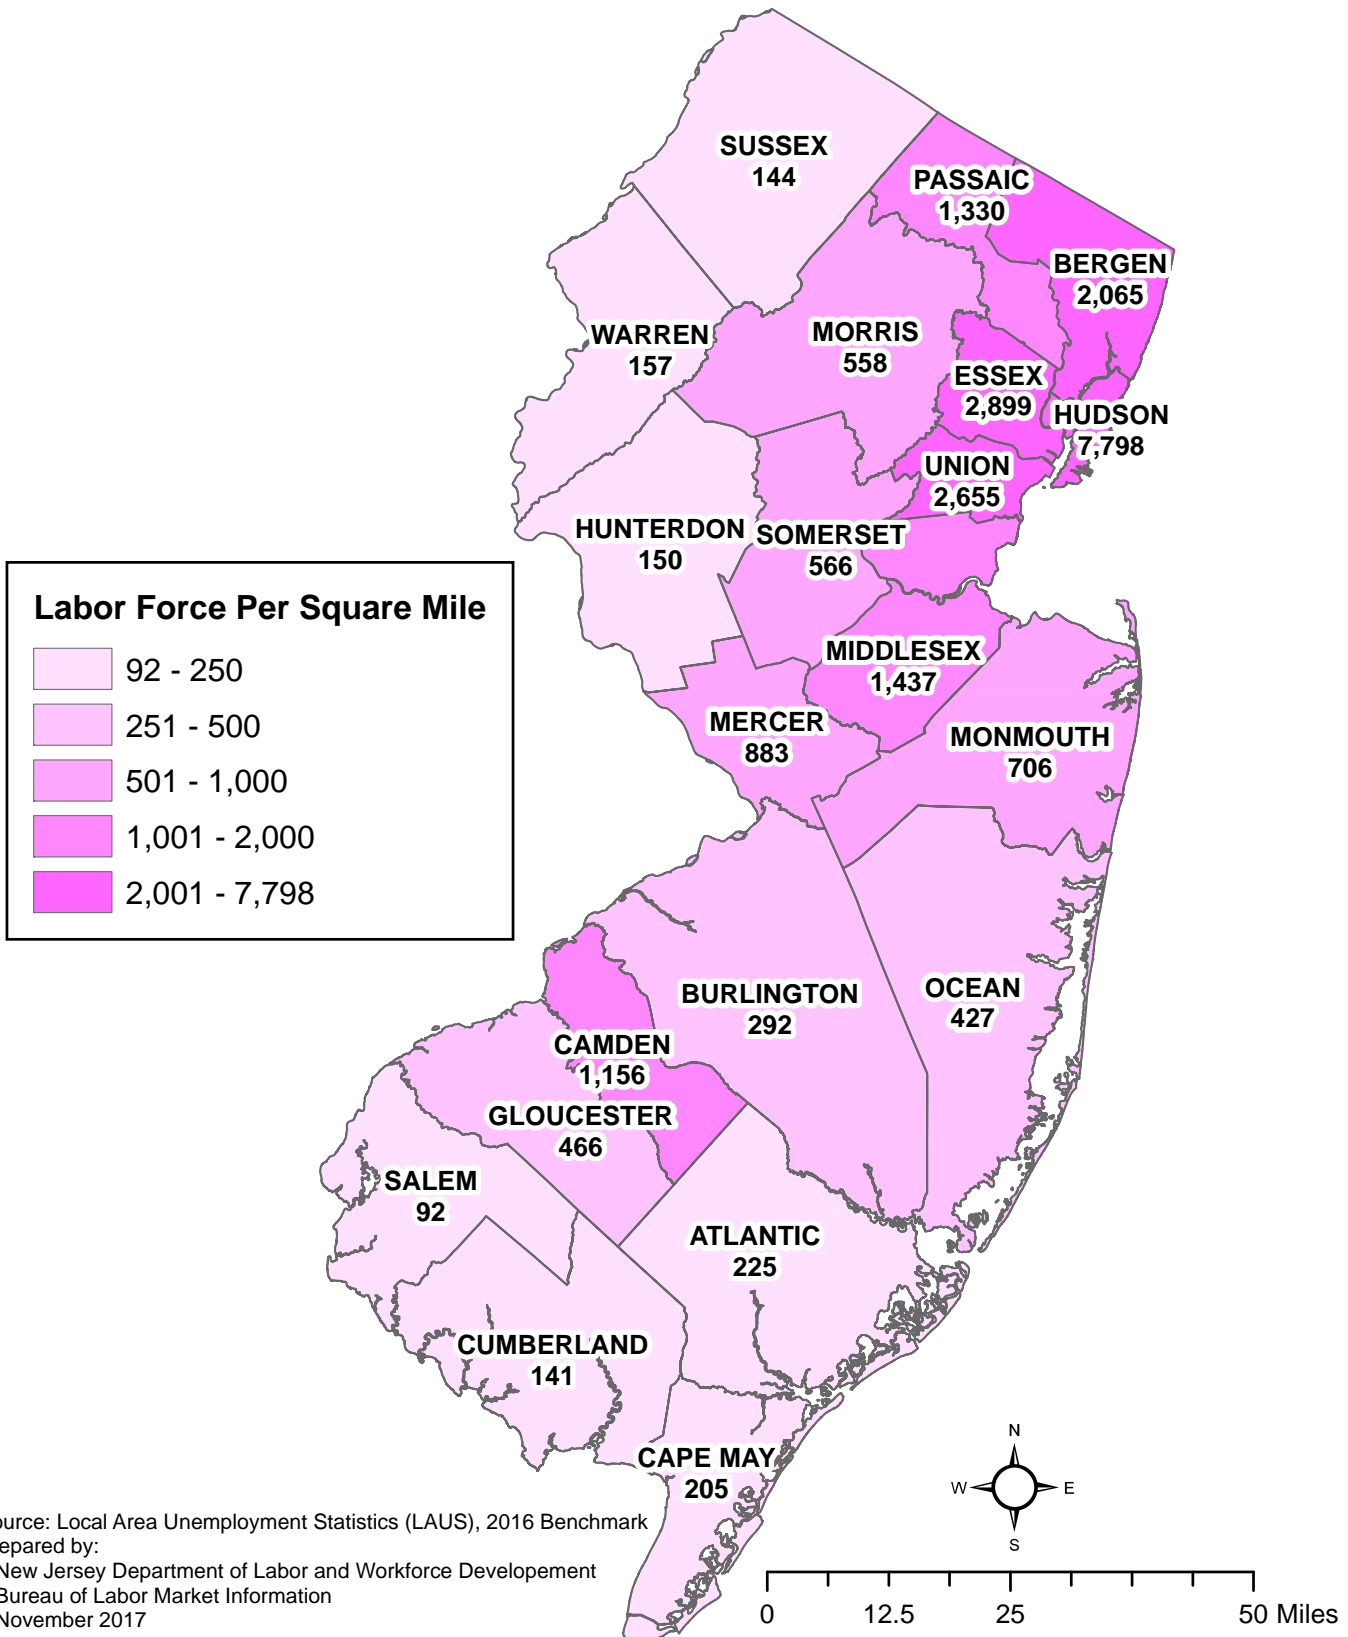

New Jersey Counties

Labor Force Per Square Mile - September 2017

(Preliminary, Not Seasonally Adjusted)

Source: Local Area Unemployment Statistics (LAUS), 2016 Benchmark
 Prepared by:
 New Jersey Department of Labor and Workforce Development
 Bureau of Labor Market Information
 November 2017