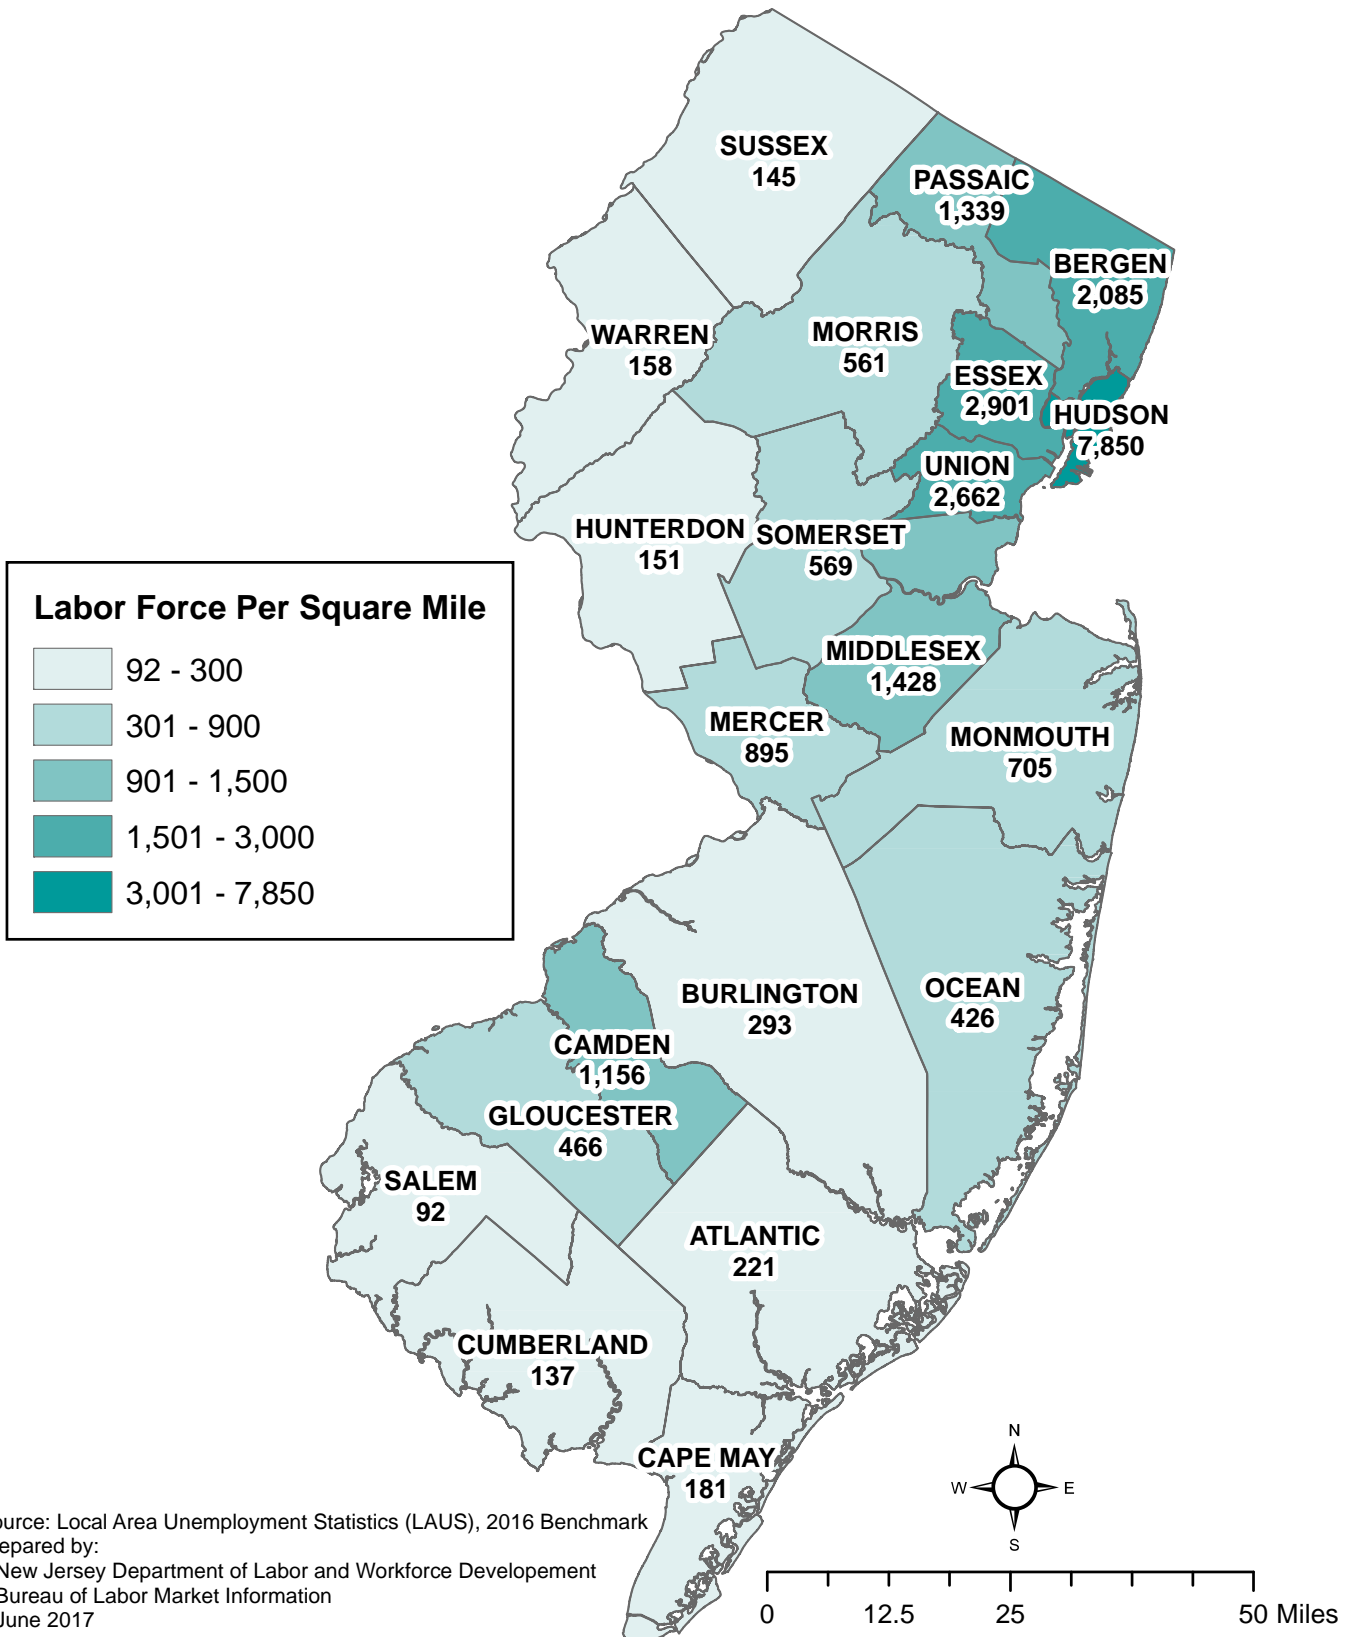

New Jersey Counties

Labor Force Per Square Mile - May 2017

(Preliminary, Not Seasonally Adjusted)

Source: Local Area Unemployment Statistics (LAUS), 2016 Benchmark
 Prepared by:
 New Jersey Department of Labor and Workforce Development
 Bureau of Labor Market Information
 June 2017