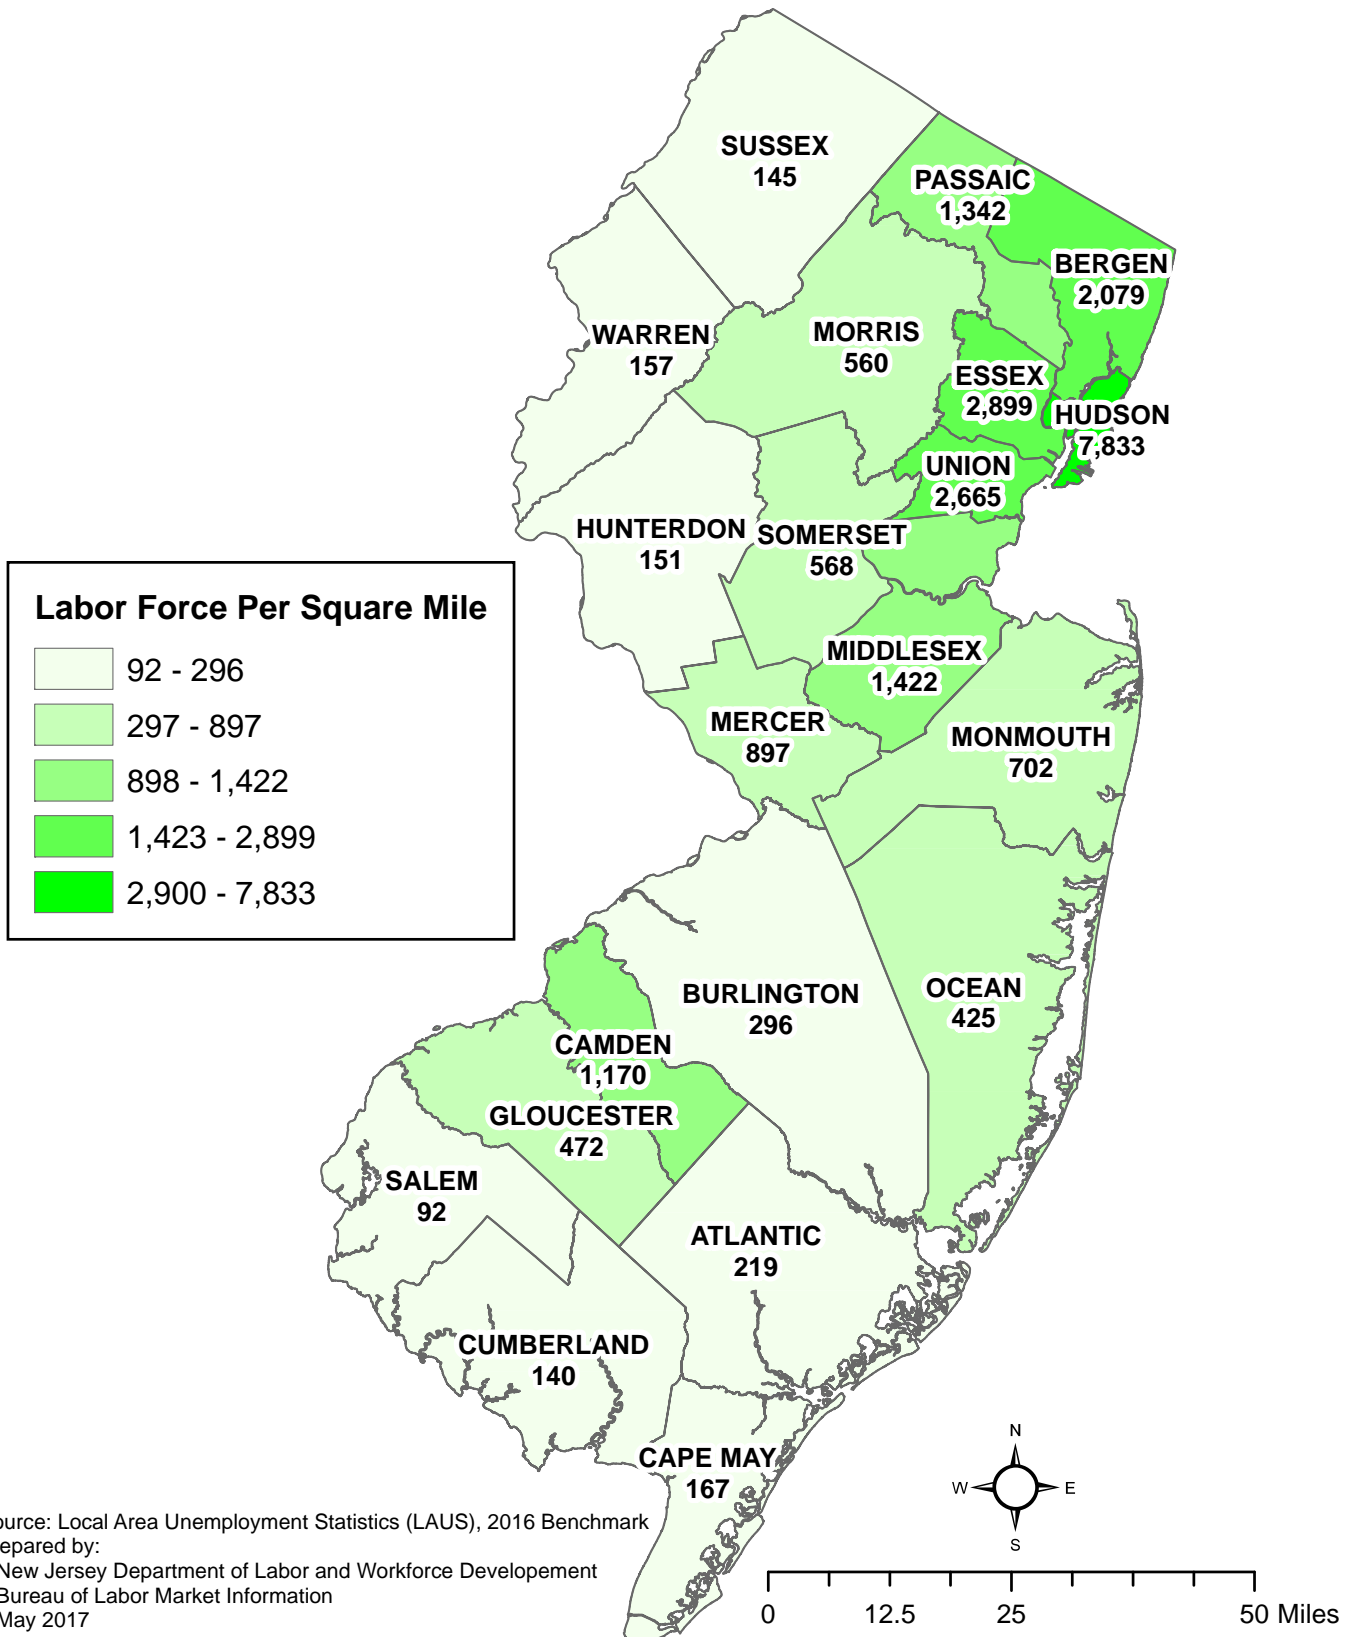

New Jersey Counties

Labor Force Per Square Mile - March 2017

(Preliminary, Not Seasonally Adjusted)

Source: Local Area Unemployment Statistics (LAUS), 2016 Benchmark
 Prepared by:
 New Jersey Department of Labor and Workforce Development
 Bureau of Labor Market Information
 May 2017