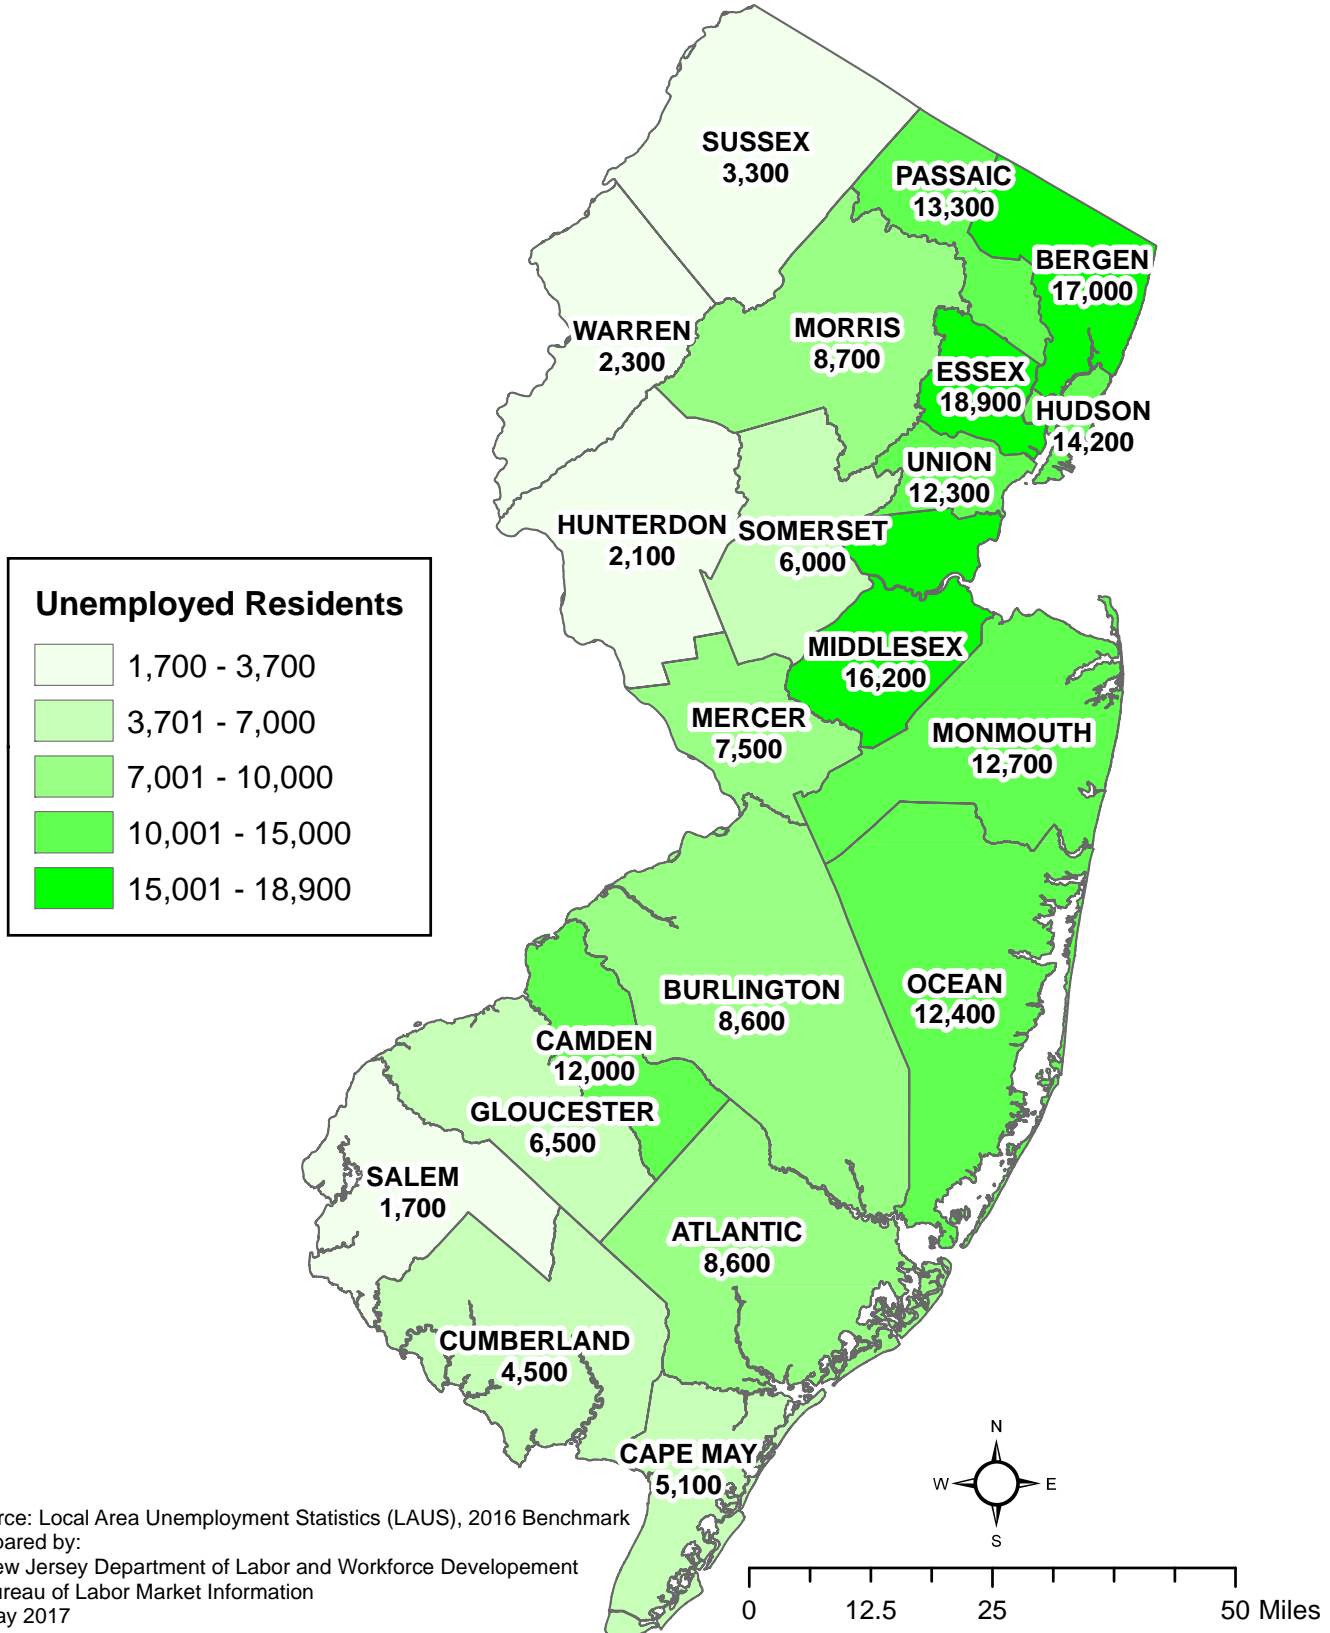

New Jersey Counties

Unemployed Residents - March 2017

(Preliminary, Not Seasonally Adjusted)

Source: Local Area Unemployment Statistics (LAUS), 2016 Benchmark
 Prepared by:
 New Jersey Department of Labor and Workforce Development
 Bureau of Labor Market Information
 May 2017