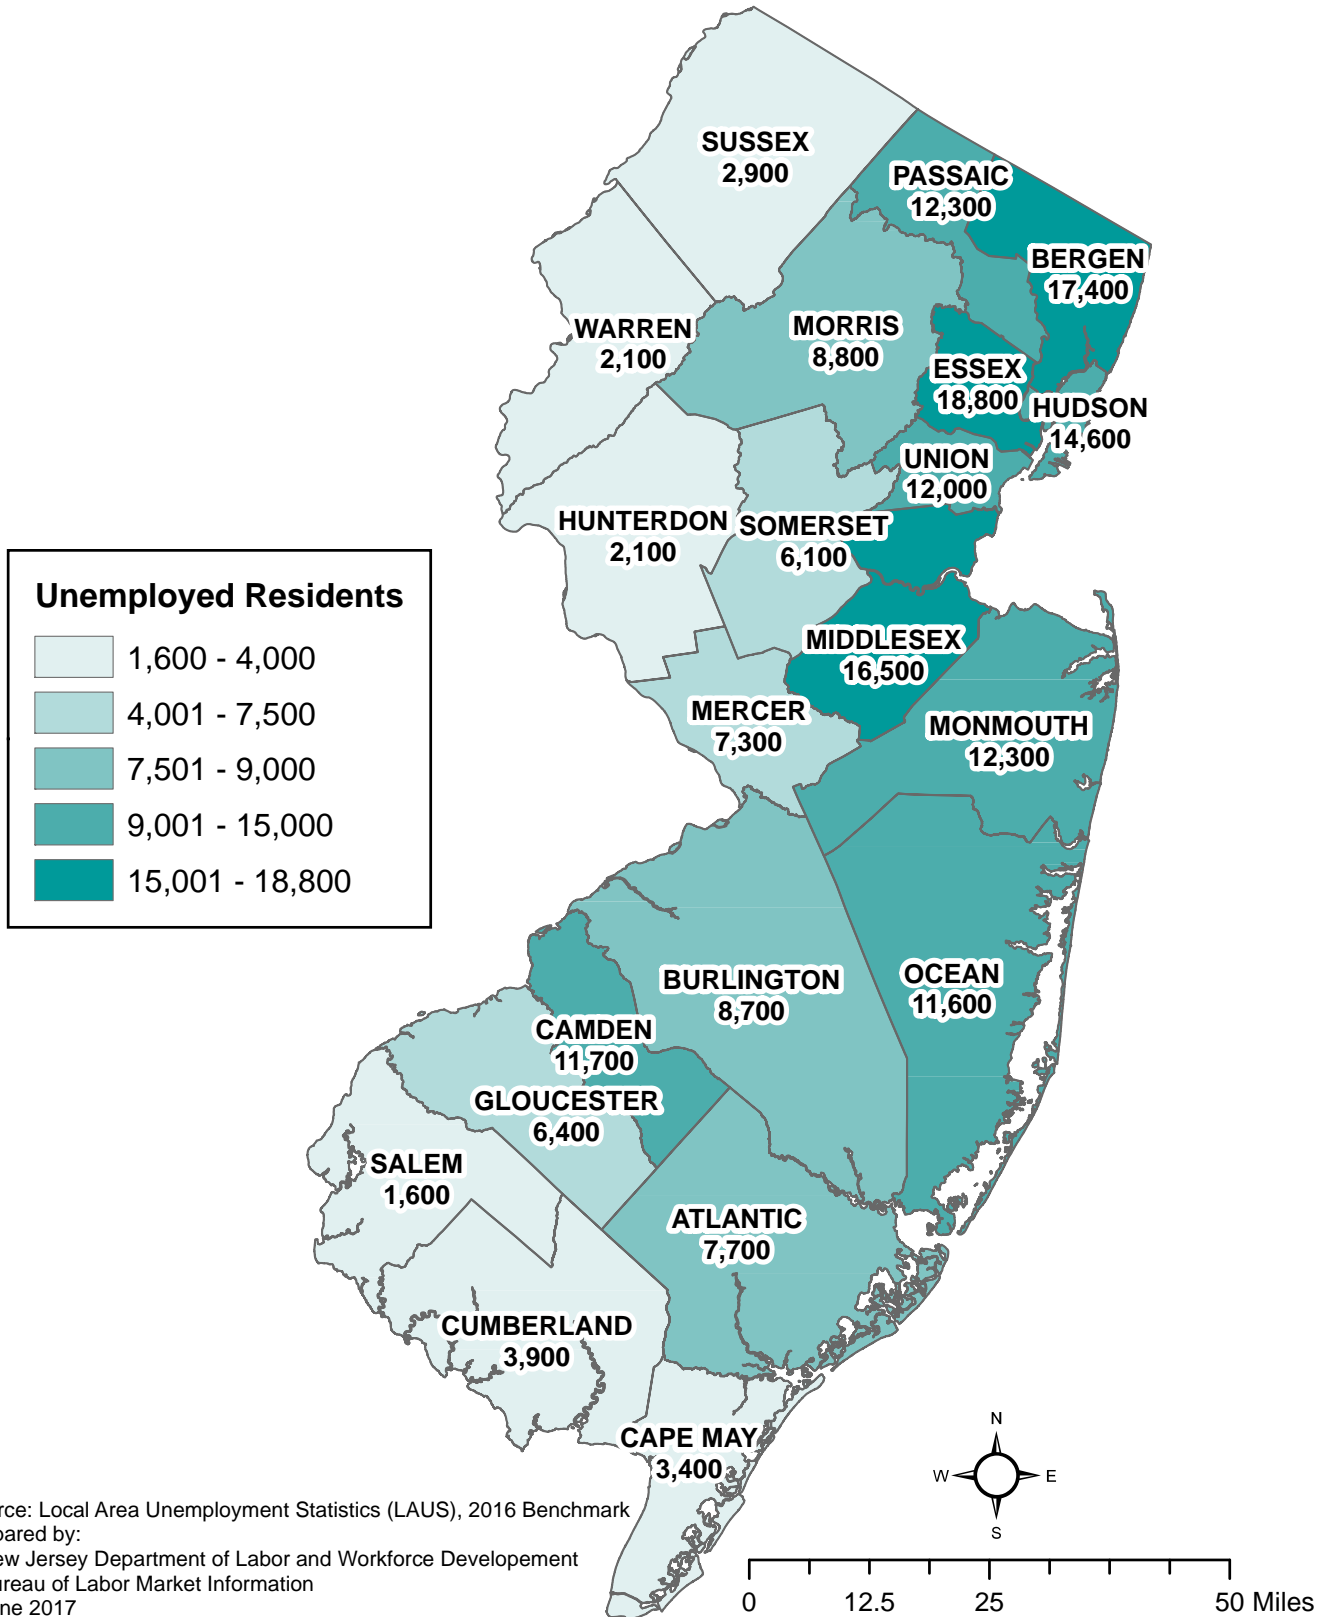

New Jersey Counties

Unemployed Residents - May 2017

(Preliminary, Not Seasonally Adjusted)

Source: Local Area Unemployment Statistics (LAUS), 2016 Benchmark
 Prepared by:
 New Jersey Department of Labor and Workforce Development
 Bureau of Labor Market Information
 June 2017