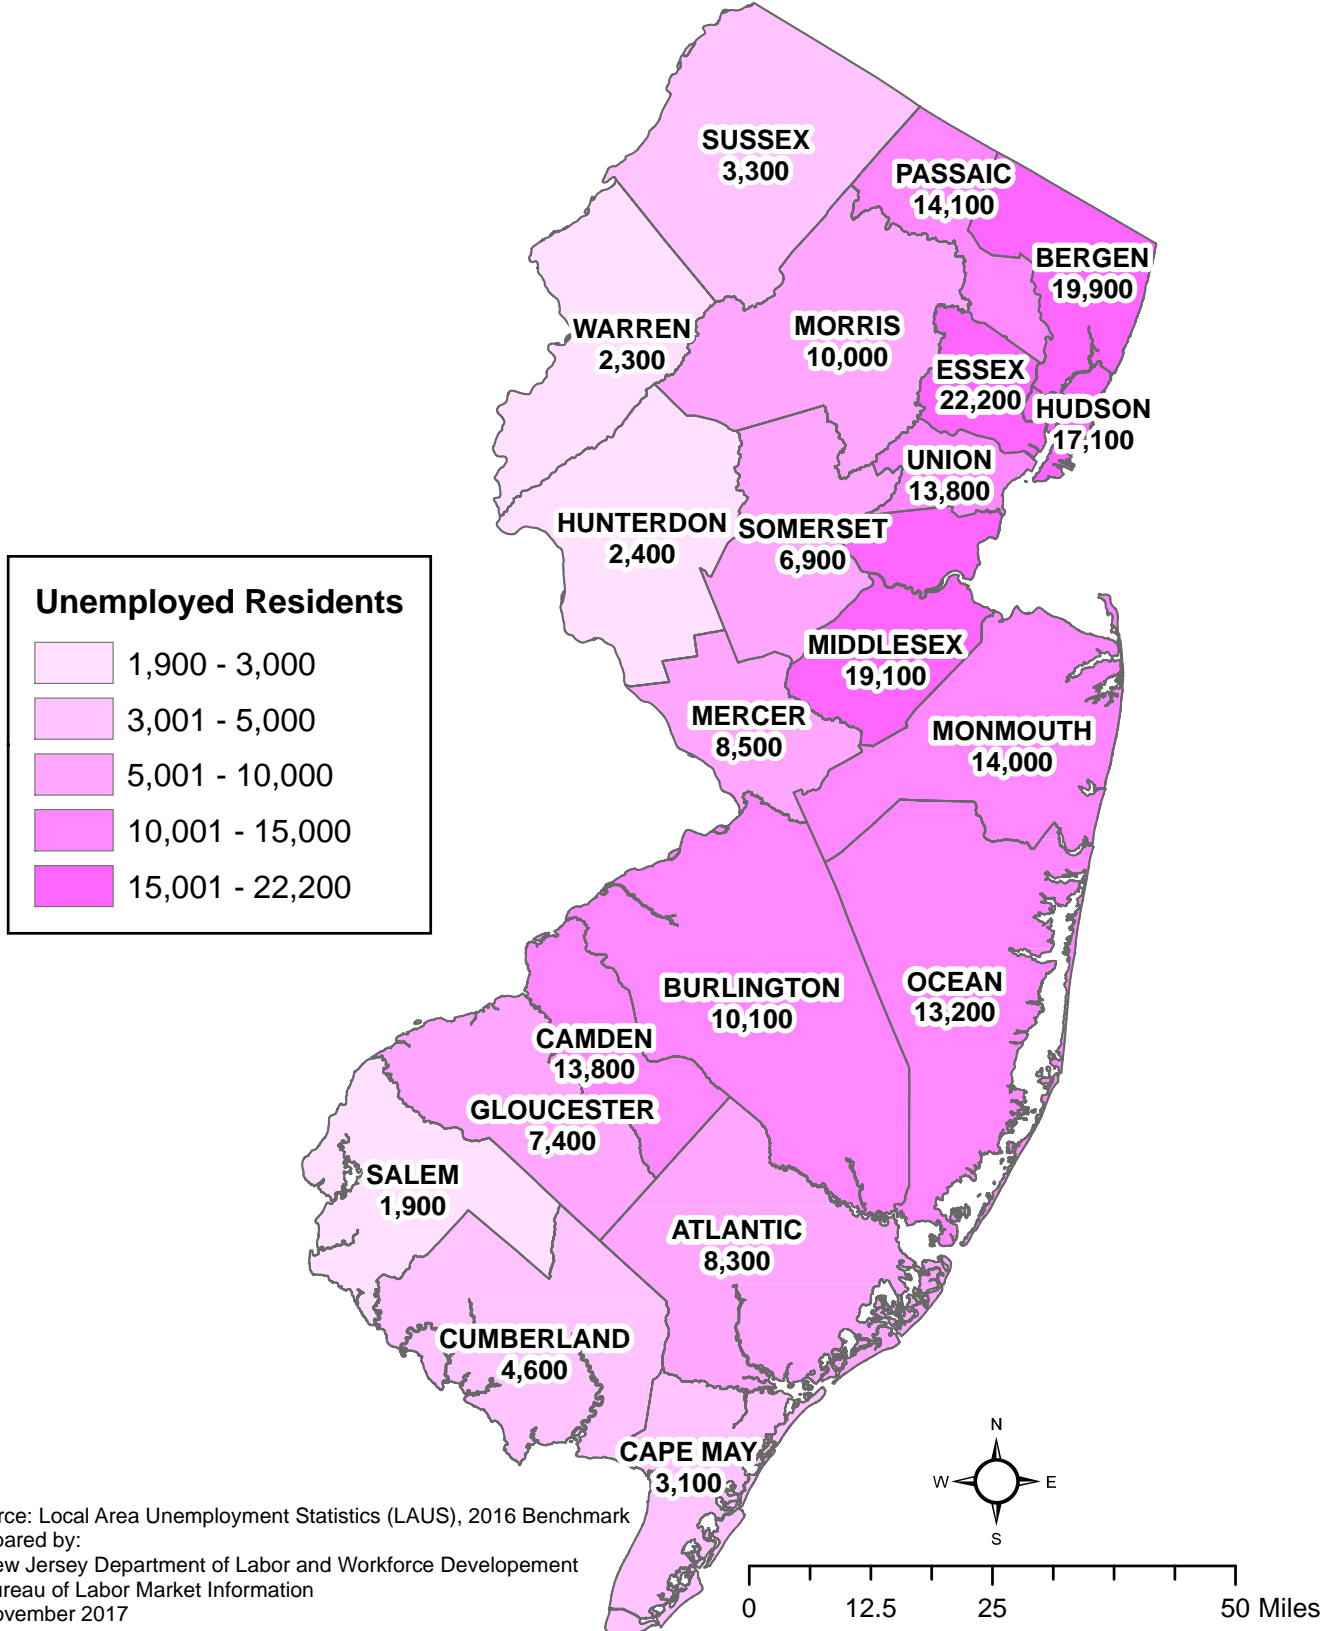

New Jersey Counties

Unemployed Residents - September 2017

(Preliminary, Not Seasonally Adjusted)

Source: Local Area Unemployment Statistics (LAUS), 2016 Benchmark
 Prepared by:
 New Jersey Department of Labor and Workforce Development
 Bureau of Labor Market Information
 November 2017