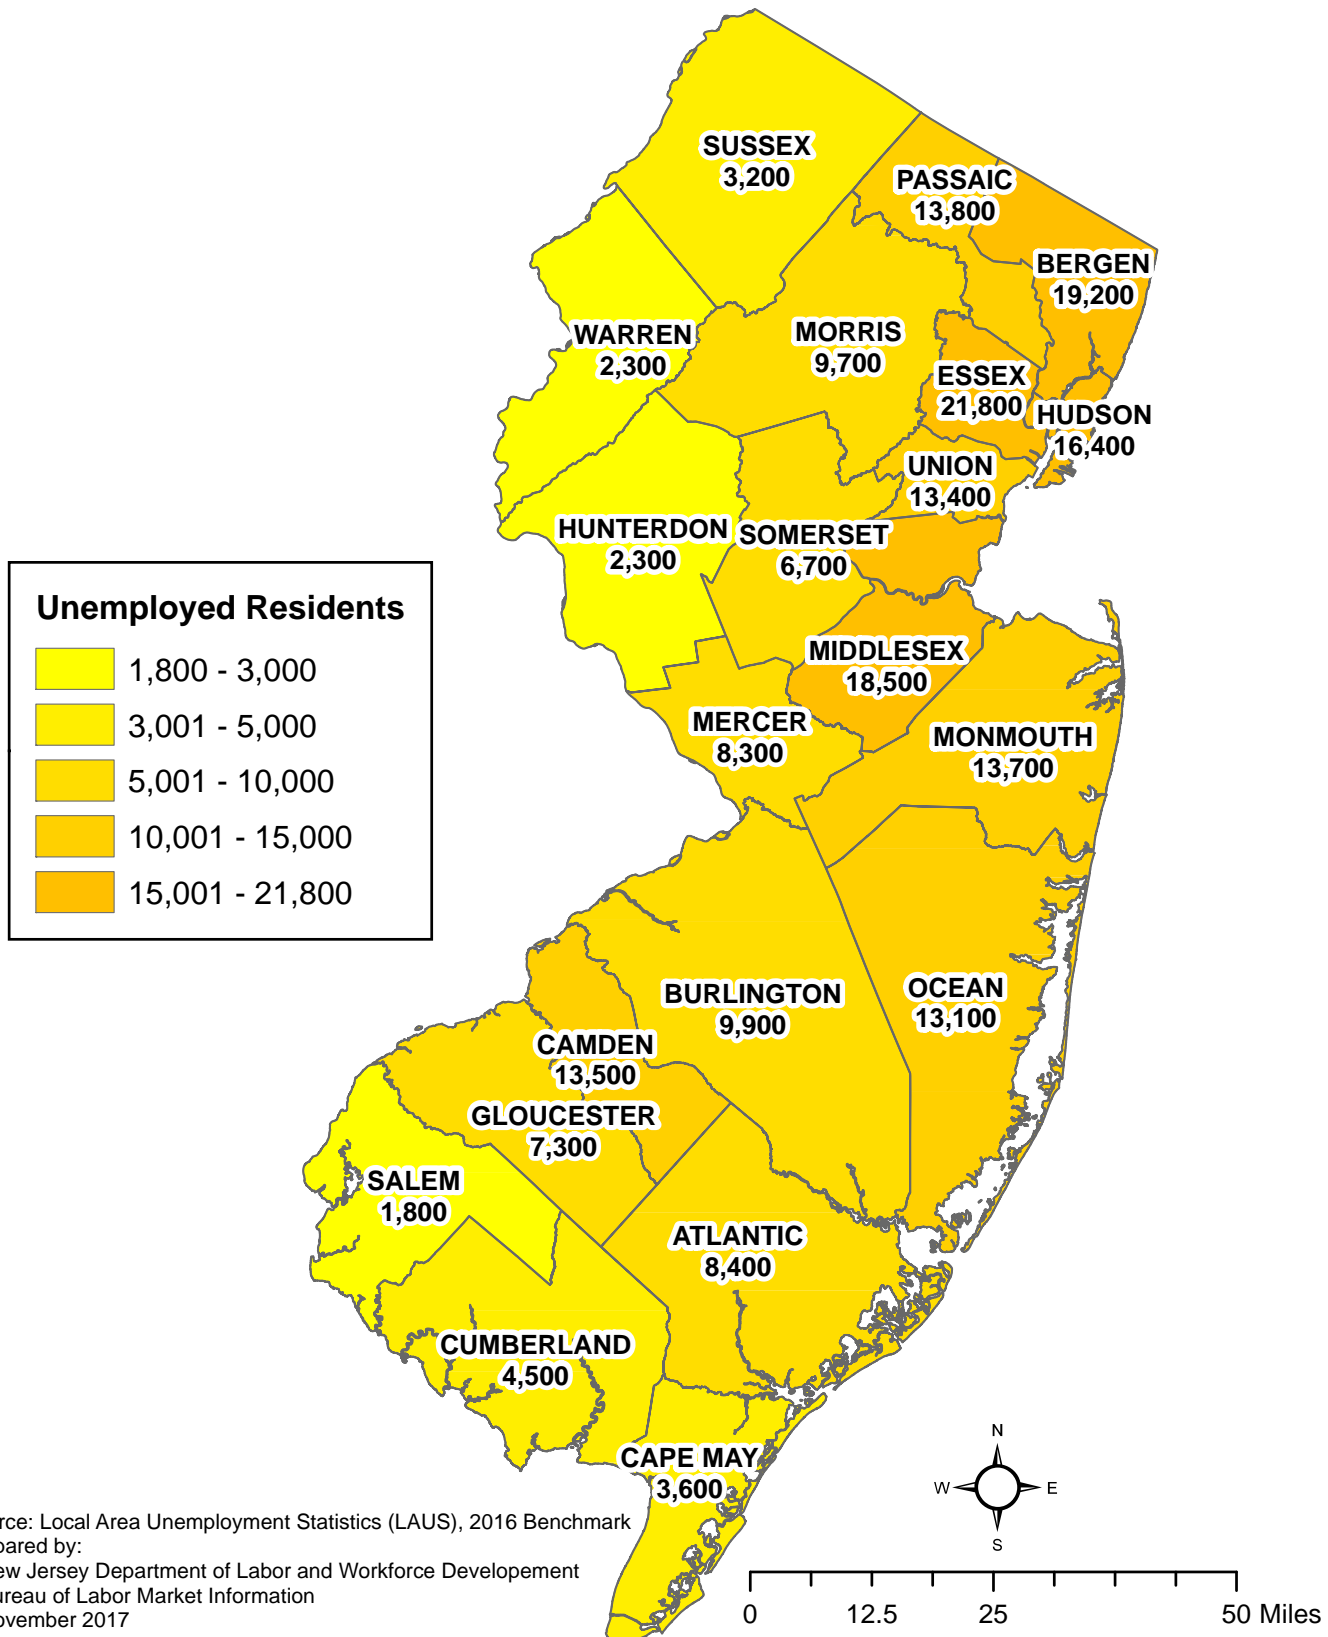

New Jersey Counties

Unemployed Residents - October 2017

(Preliminary, Not Seasonally Adjusted)

Source: Local Area Unemployment Statistics (LAUS), 2016 Benchmark
 Prepared by:
 New Jersey Department of Labor and Workforce Development
 Bureau of Labor Market Information
 November 2017