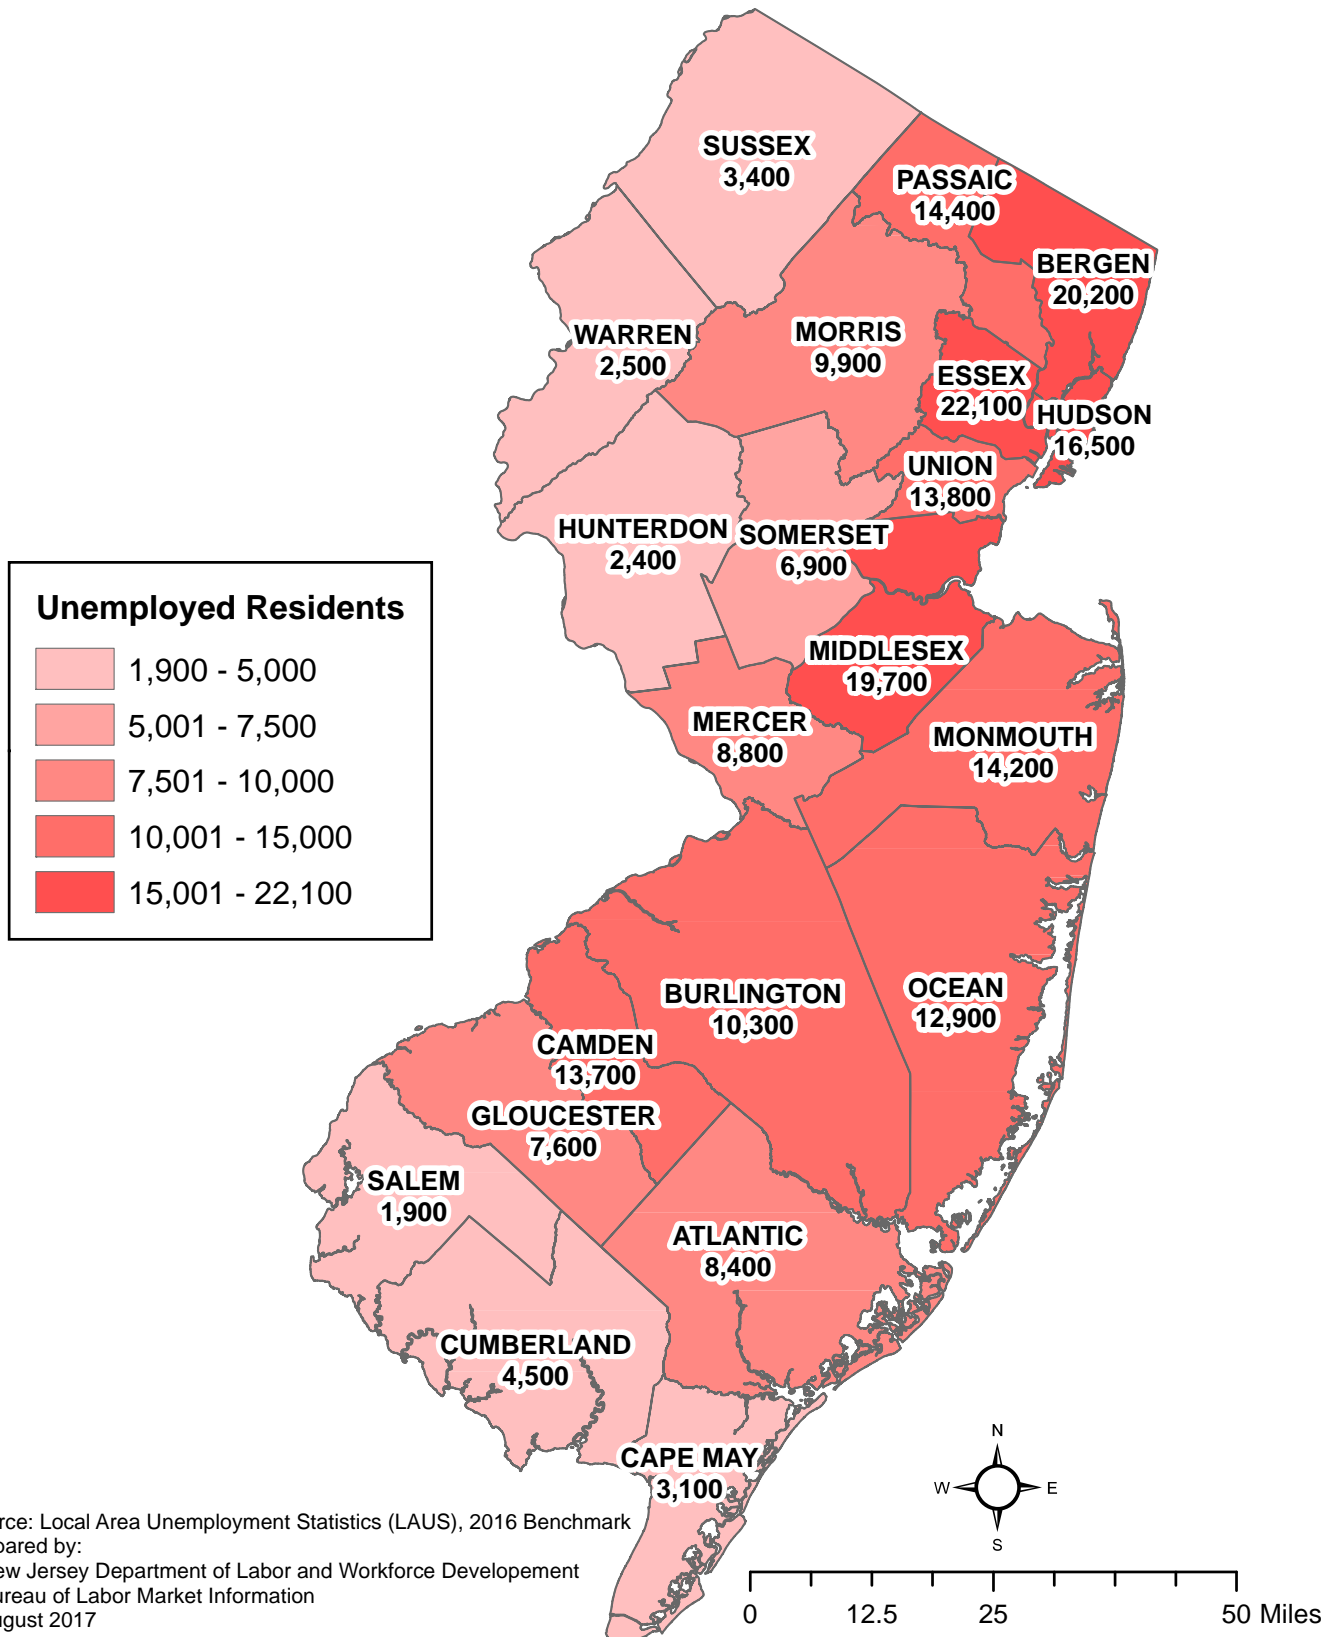

New Jersey Counties

Unemployed Residents - July 2017

(Preliminary, Not Seasonally Adjusted)

Source: Local Area Unemployment Statistics (LAUS), 2016 Benchmark
 Prepared by:
 New Jersey Department of Labor and Workforce Development
 Bureau of Labor Market Information
 August 2017