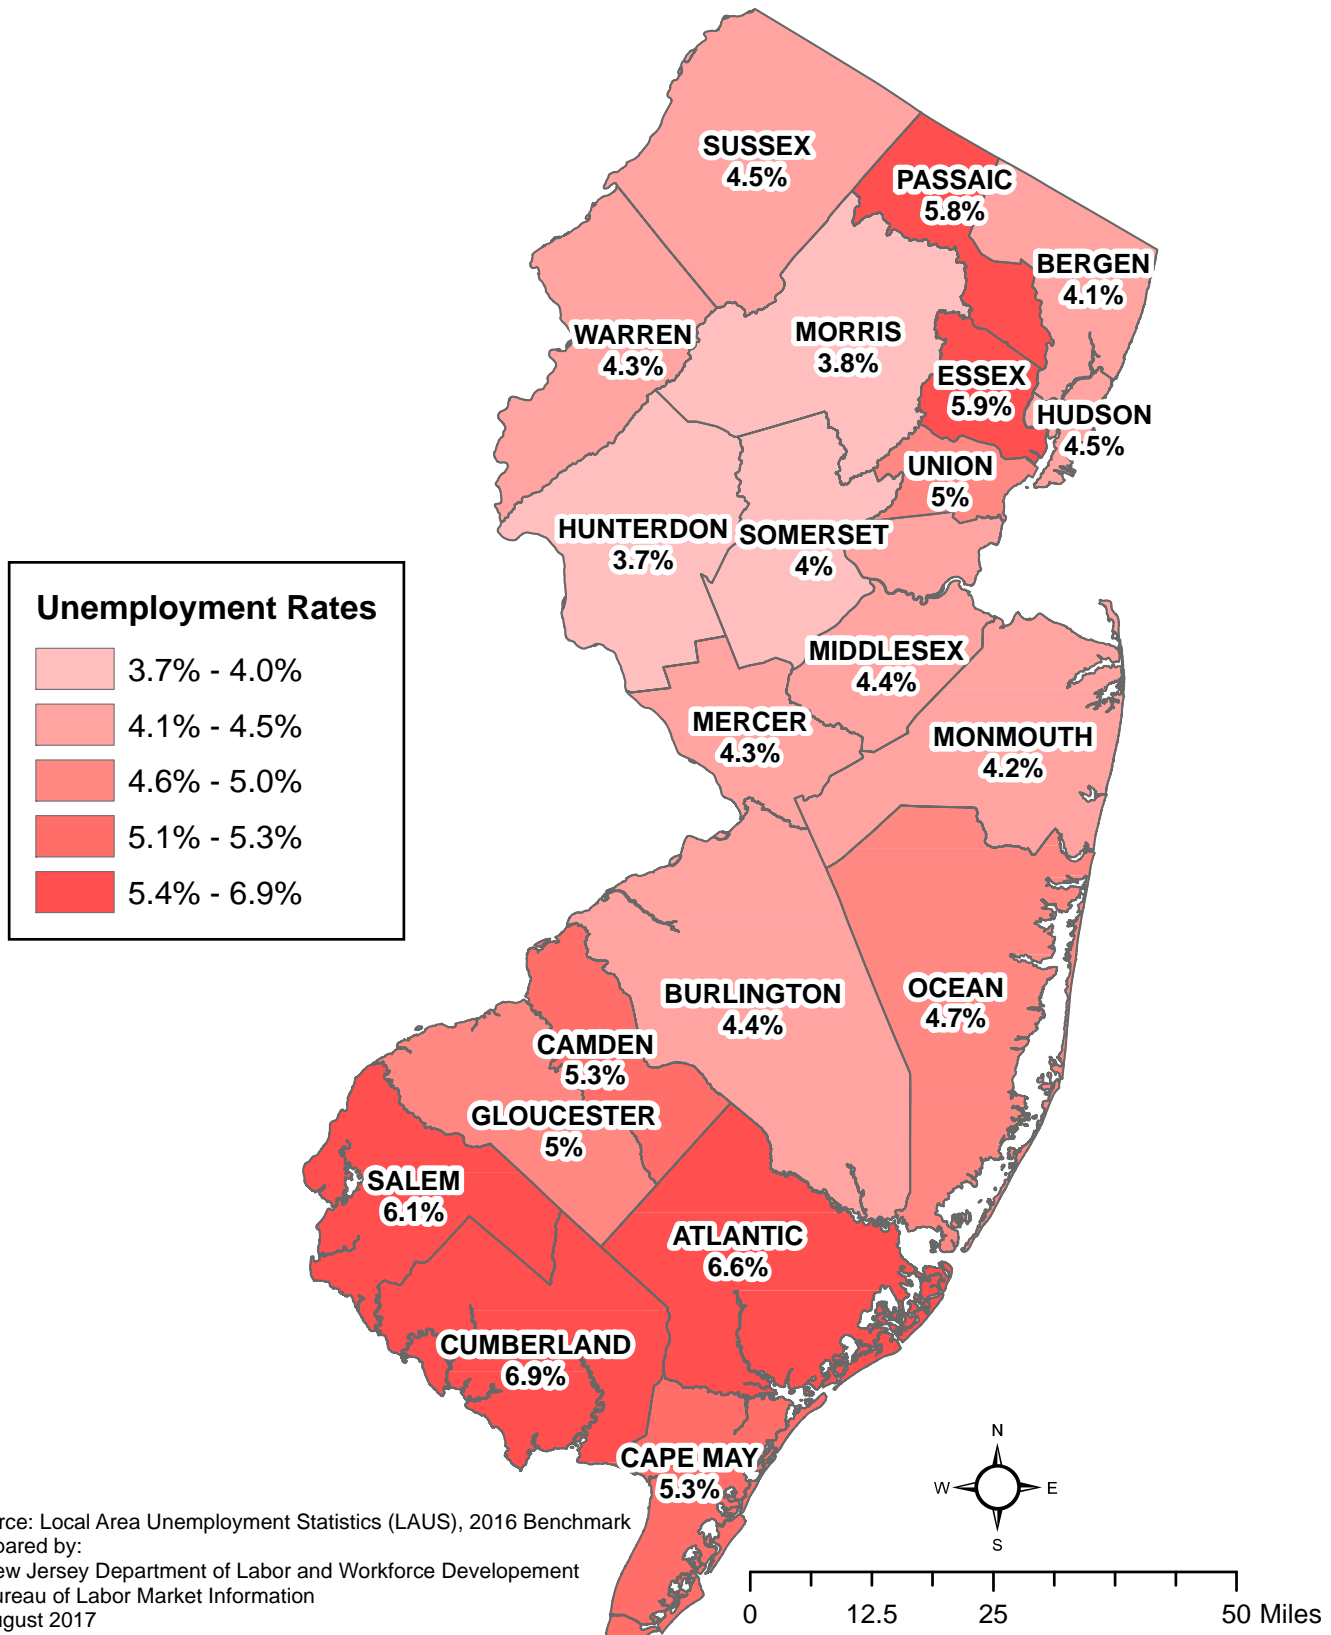

New Jersey Counties

Unemployment Rates - July 2017

(Preliminary, Not Seasonally Adjusted)

Source: Local Area Unemployment Statistics (LAUS), 2016 Benchmark
 Prepared by:
 New Jersey Department of Labor and Workforce Development
 Bureau of Labor Market Information
 August 2017