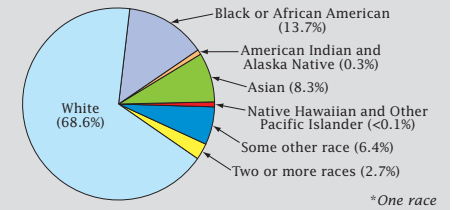

2010 Census: New Jersey Profile

Population Density by Census Tract

New Jersey Population
1970 to 2010

2010	8,791,894
2000	8,414,350
1990	7,730,188
1980	7,364,823
1970	7,168,164

State Race* Breakdown

Hispanic or Latino (of any race) makes up **17.7%** of the state population.

Population by Sex and Age

Housing Tenure

People per Square Mile by Census Tract