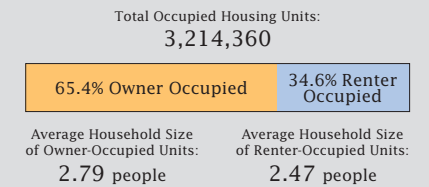

2010 Census: New Jersey Profile

Population Density by Census Tract

New Jersey Population
1970 to 2010

2010	8,791,894
2000	8,414,350
1990	7,730,188
1980	7,364,823
1970	7,168,164

State Race* Breakdown

Hispanic or Latino (of any race) makes up **17.7%** of the state population.

Population by Sex and Age

Housing Tenure

People per Square Mile by Census Tract