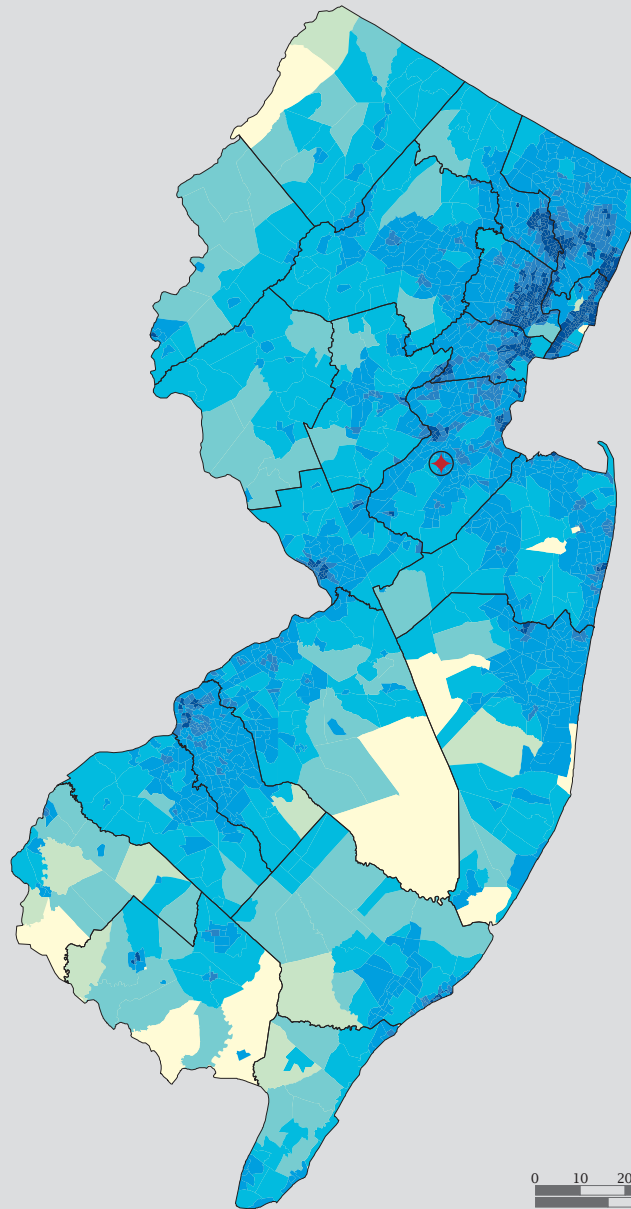

2010 Census: New Jersey Profile

Population Density by Census Tract

New Jersey Population
1970 to 2010

2010	8,791,894
2000	8,414,350
1990	7,730,188
1980	7,364,823
1970	7,168,164

State Race* Breakdown

Hispanic or Latino (of any race) makes up **17.7%** of the state population.

Population by Sex and Age

Housing Tenure

People per Square Mile by Census Tract