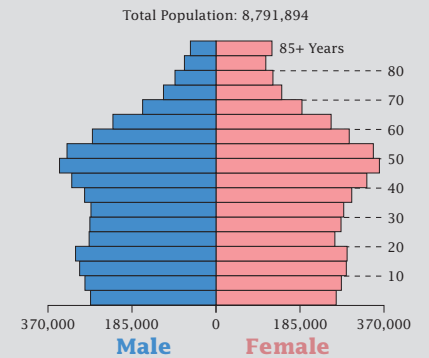

2010 Census: New Jersey Profile

Population Density by Census Tract

New Jersey Population
1970 to 2010

2010	8,791,894
2000	8,414,350
1990	7,730,188
1980	7,364,823
1970	7,168,164

State Race* Breakdown

Hispanic or Latino (of any race) makes up **17.7%** of the state population.

Population by Sex and Age

Housing Tenure

People per Square Mile by Census Tract